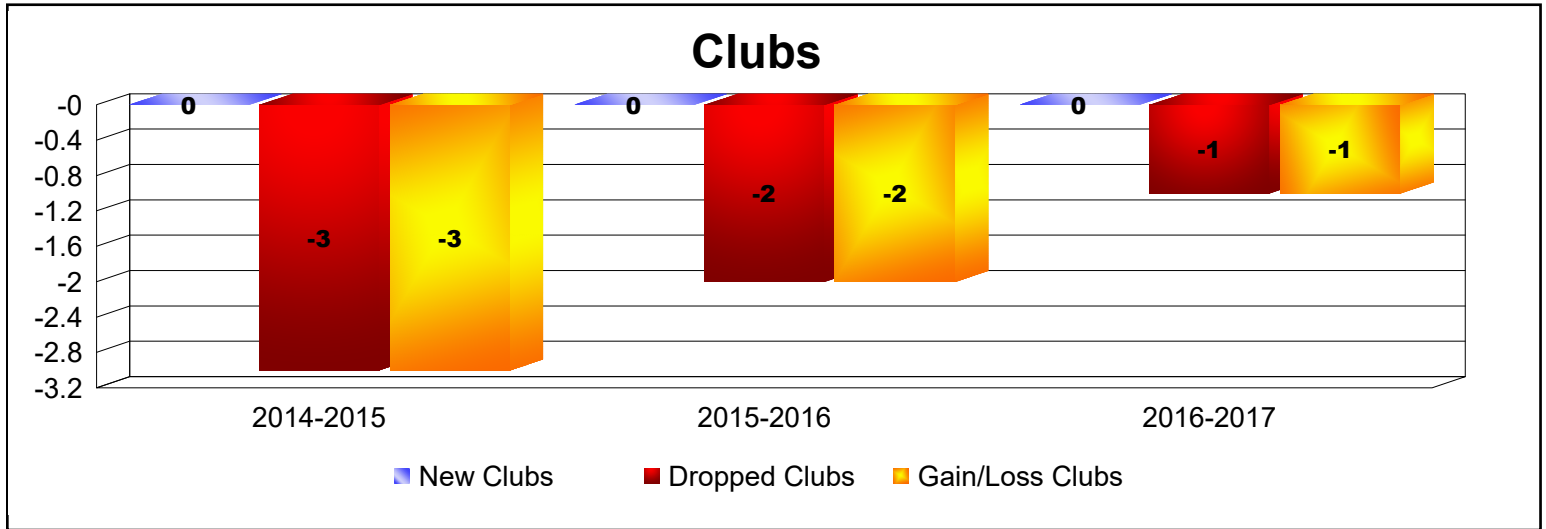

Year	New Clubs	Dropped Clubs	Gain/ Loss Clubs	New Members	Charter Members	Reinstate Members	Transfer Members	Total Member Added	Total Members Dropped	Gain/ Loss Members
2014-2015	0	-3	-3	4	0	0	0	4	-43	-39
2015-2016	0	-2	-2	0	0	0	0	0	-15	-15
2016-2017	0	-1	-1	0	0	0	0	0	-10	-10
<b>Average</b>	<b>0</b>	<b>-2</b>	<b>-2</b>	<b>1</b>	<b>0</b>	<b>0</b>	<b>0</b>	<b>1</b>	<b>-23</b>	<b>-21</b>

Year	New Clubs	Dropped Clubs	Gain/Loss Clubs	New Members	Charter Members	Reinstate Members	Transfer Members	Total Member Added	Total Members Dropped	Gain/Loss Members
2014-2015	0	0	0	177	2	8	16	203	-160	43
2015-2016	1	0	1	135	30	5	25	195	-238	-43
2016-2017	0	0	0	142	2	7	25	176	-205	-29
2017-2018	1	-1	0	145	25	6	19	195	-251	-56
2018-2019	0	0	0	173	2	9	18	202	-176	26
<b>Average</b>	<b>0</b>	<b>0</b>	<b>0</b>	<b>154</b>	<b>12</b>	<b>7</b>	<b>21</b>	<b>194</b>	<b>-206</b>	<b>-12</b>