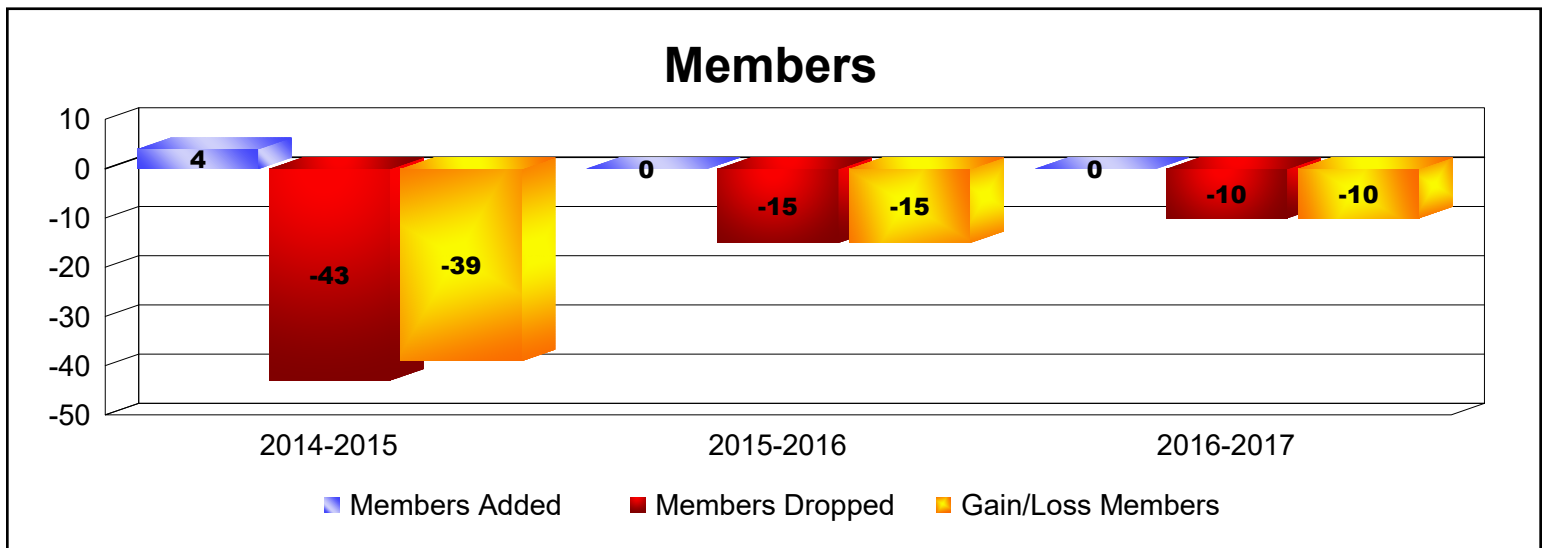

Year	New Clubs	Dropped Clubs	Gain/ Loss Clubs	New Members	Charter Members	Reinstate Members	Transfer Members	Total Member Added	Total Members Dropped	Gain/ Loss Members
2014-2015	0	-3	-3	4	0	0	0	4	-43	-39
2015-2016	0	-2	-2	0	0	0	0	0	-15	-15
2016-2017	0	-1	-1	0	0	0	0	0	-10	-10
<b>Average</b>	<b>0</b>	<b>-2</b>	<b>-2</b>	<b>1</b>	<b>0</b>	<b>0</b>	<b>0</b>	<b>1</b>	<b>-23</b>	<b>-21</b>

Year	New Clubs	Dropped Clubs	Gain/Loss Clubs	New Members	Charter Members	Reinstate Members	Transfer Members	Total Member Added	Total Members Dropped	Gain/Loss Members
2014-2015	0	0	0	177	2	8	16	203	-160	43
2015-2016	1	0	1	135	30	5	25	195	-238	-43
2016-2017	0	0	0	142	2	7	25	176	-205	-29
2017-2018	1	-1	0	145	25	6	19	195	-251	-56
2018-2019	0	0	0	173	2	9	18	202	-176	26
<b>Average</b>	<b>0</b>	<b>0</b>	<b>0</b>	<b>154</b>	<b>12</b>	<b>7</b>	<b>21</b>	<b>194</b>	<b>-206</b>	<b>-12</b>